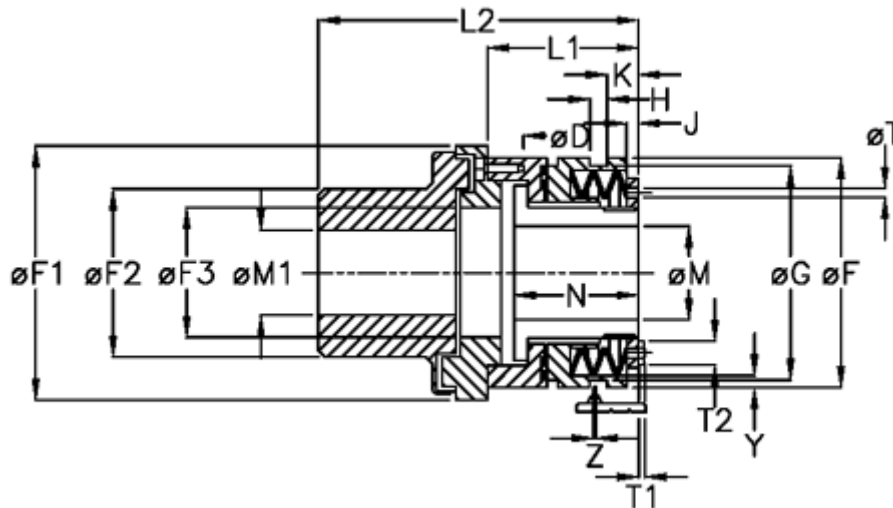

Article number: 46923543

Description: Torque limiter Safelifting D 35 L

Measures

D	= 6xM6	H	= 9	T1 = 4.0
Disc spring mounting	= 5x1L	J	= 6.0	T2 = 10
Disc spring version	= L - heavy	K	= 12.0	Y = 2
F	= 100	L1	= 61.0	Z = 0.0
F1	= 112	L2	= 147.0	
F2	= 79	M1 max	= 50	
F3	= 60	M max	= 35	
G	= 91.0	M min	= 14	